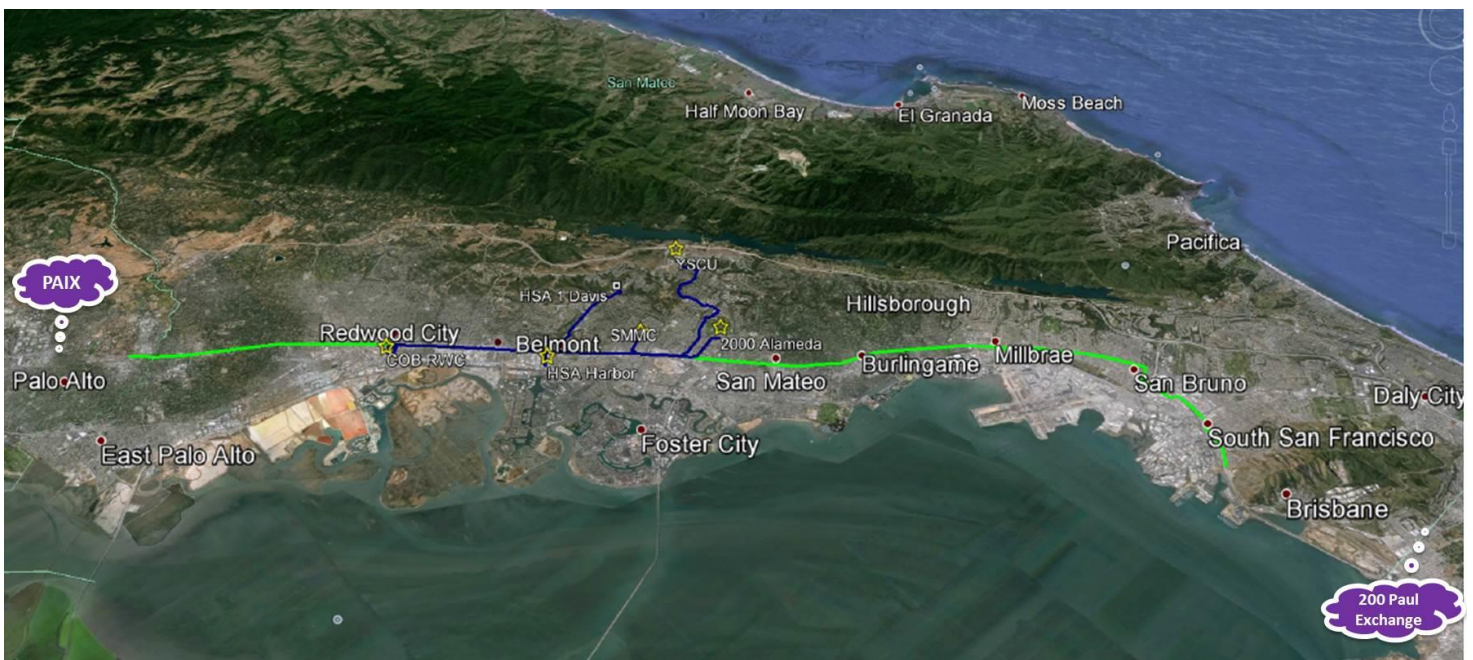

Fiber runs from San Francisco to Palo Alto roughly along El Camino Real

JANUARY 2016 – PROJECTS CAN BEGIN TO CONNECT AGENCIES TO COUNTY FIBER BACKBONE

For more information, please contact Jose Mejia at jmejia@smcgov.org