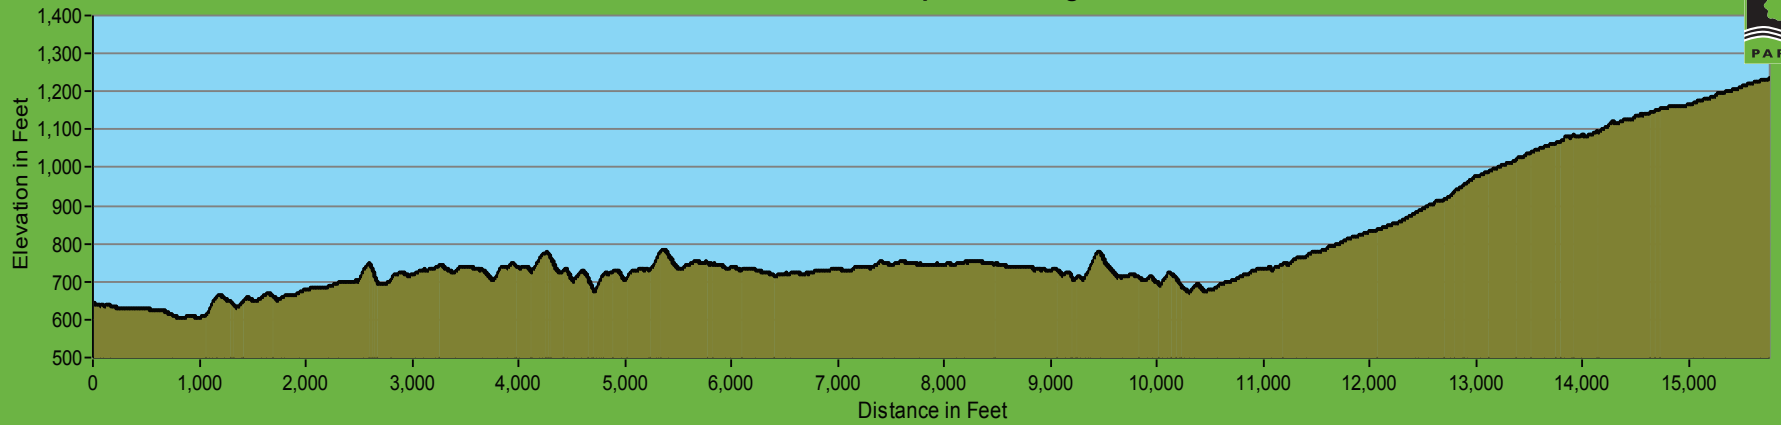

Pescadero Creek Park Complex / Heritage Trail Profile

630 foot elevation change / Profile begins at Sam McDonald parking lot and ends at Towne Trail in Pescadero County Park