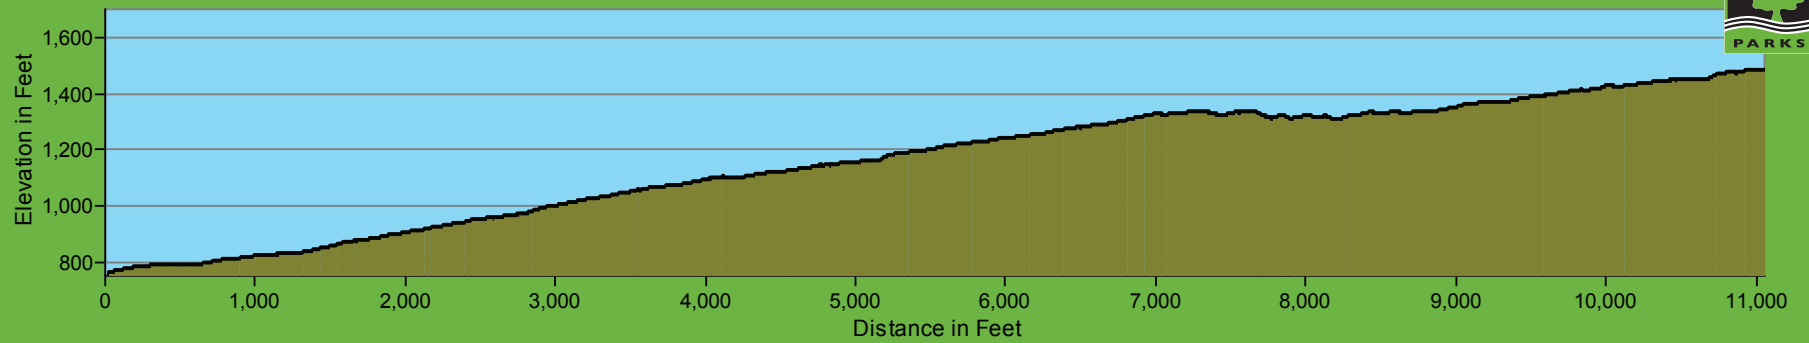

Huddart County Park - Dean Trail Profile

732 Foot Elevation Change / Profile begins at Lower Crystal Springs trail and ends at Upper Crystal Springs Trail