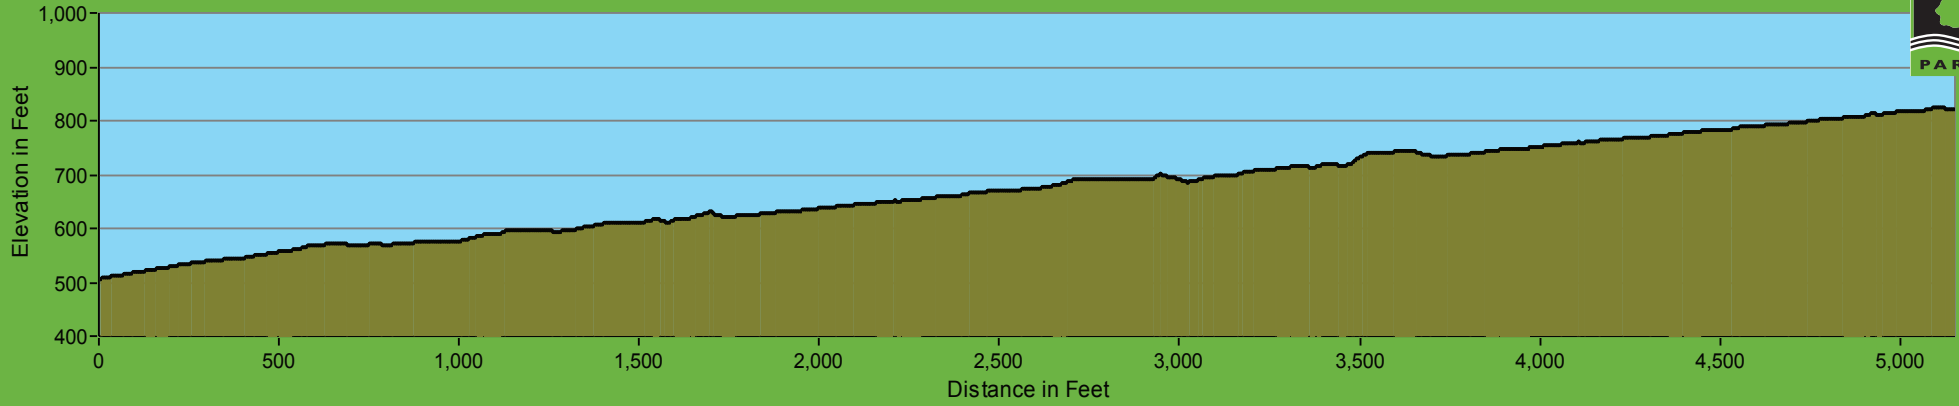

### Wunderlich County Park / Loop Trail Profile

318 Foot elevation change / Begins at main entrance parking lot and ends at Alambique Trail